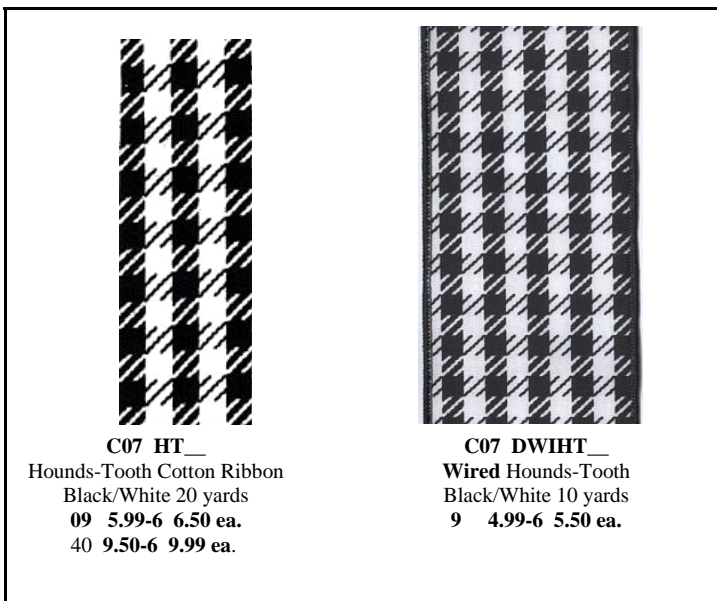

C07 HT
Hounds-Tooth Cotton Ribbon
Black/White 20 yards
09 5.99-6 6.50 ea.
40 9.50-6 9.99 ea.

C07 DWIHT
Wired Hounds-Tooth
Black/White 10 yards
9 4.99-6 5.50 ea.