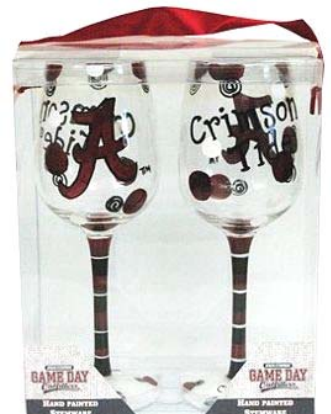

**C35 RG1755**  
#40 wired Alabama w/football & helmet wh/cr/bk 10 yds  
3.50-6 3.99 ea

**P08 911556AGW**  
2 pc. lid 'n base only 6.75" w elephant body container not included shown with G273967CLR 6" bubble ball 4.25" op.  
4.99-8 5.50-2 5.99 ea

**S59 ALABAMA**  
Alabama holographic cup  
2.50 ea

**D25 HD26907**  
9" safari wild - elephant (small hanging head) 8/c  
8.99-8 9.99 ea

**D25 HD23124**  
10" elephant wine holder pachyderm potables  
11.50-6 12.50 ea

**D25 HD27076**  
9.35" elephant head Kumbah (gift boxed)  
11.99-6 12.99 ea

**C35 RG6005**  
29" x 3 yd Alabama culture fabric crimson red/white  
9.99-12 10.99 ea

**B46 SC195X109J3L**  
2-color infinity scarf red/white w/elephant charm  
5.59-12 5.99 ea

**J12 31478**  
Alabama Ceramic Mug Vortex  
2.99-36 3.29-6 3.59 ea.

**J12 11972**  
2-pc 8.75" painted wine glass Alabama  
13.50-6 14.50 set

**Alabama Ribbon 2 Sizes**  
**J09 100309** #9 25 yards **16.99 ea**  
**J09 100340** #40 25 yards **29.99 ea.**