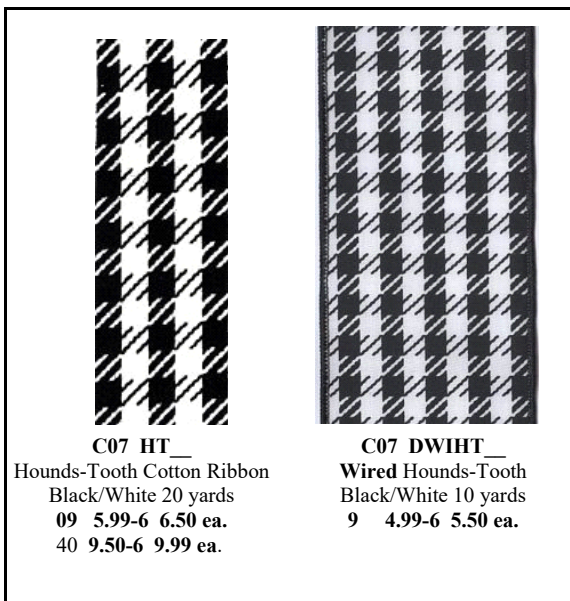

C07 HT
Hounds-Tooth Cotton Ribbon
Black/White 20 yards
09 5.99-6 6.50 ea.
40 9.50-6 9.99 ea.

C07 DWIHT
Wired Hounds-Tooth
Black/White 10 yards
9 4.99-6 5.50 ea.