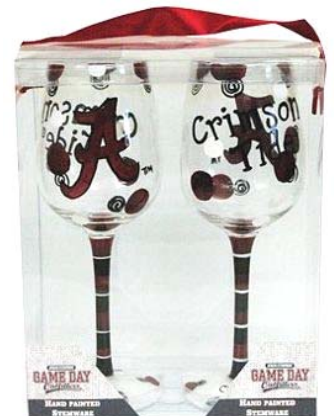

**C35 RG6005**  
29" x 3 yd Alabama culture fabric crimson red/white  
9.99-12 10.99 ea

**B46 SC195X109J3L**  
2-color infinity scarf red/white w/elephant charm  
5.59-12 5.99 ea

**J12 12045**  
24oz alabama "a" glass pilsner drinkware  
8.99-6 9.99 ea

**J12 12085**  
8.75" painted wine glass alabama "a"  
7.50-6 7.99 ea

**J12 11972**  
2-pc 8.75" painted wine glass Alabama  
13.50-6 14.50 set

**Alabama Ribbon 2 Sizes**  
**J09 100309 #9 25 yards 16.99 ea**  
**J09 100340 #40 25 yards 29.99 ea.**

**C17 315100**  
 21" Alabama crimson tide football  
 mylar balloon (minimum 5)  
**1.59-50 1.69 ea**

**K18 0379-80564**  
 lunch tote "A"  
 6-pack cooler  
**3.99-6 4.50 ea**

**K18 0071-80564**  
 kolder can holder  
 "A" neoprene  
**2.39-12 2.89 ea**