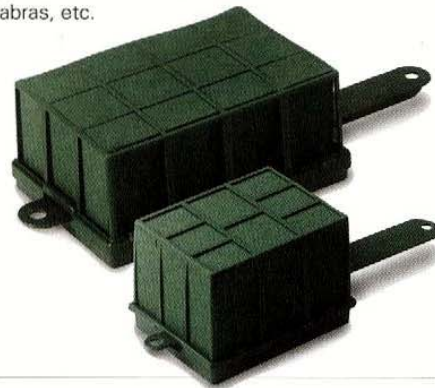

OASIS® Floral Foams

OASIS® Designer Shapes

Pre-cut to save prep and design time, OASIS® Designer Shapes are made with OASIS® Floral Foam Maxlife, keeping flowers fresher up to 50 percent longer than any other floral foam. The foam holds stems securely, eliminating the need to wire stems. Delivers a continuous water source for flowers.

FLORACAGE® Holder

- Made with Standard OASIS® Floral Foam Maxlife
- Sturdy cage provides additional support
- Eyelets at each end provide versatility for securing to easels, candelabras, etc.

Floracage® Holder 3"L x 4¼"W x 3¼"H
(Contains almost 1/3 brick)

Floracage® Grande Holder 4¼"L x 6¾"W x 3¼"H
(Contains almost ¾ brick)

PRODUCT	PACK SIZE	ITEM CODE
FLORACAGE Holder	12/cs	1000
FLORACAGE Grande Holder	12/cs	1010